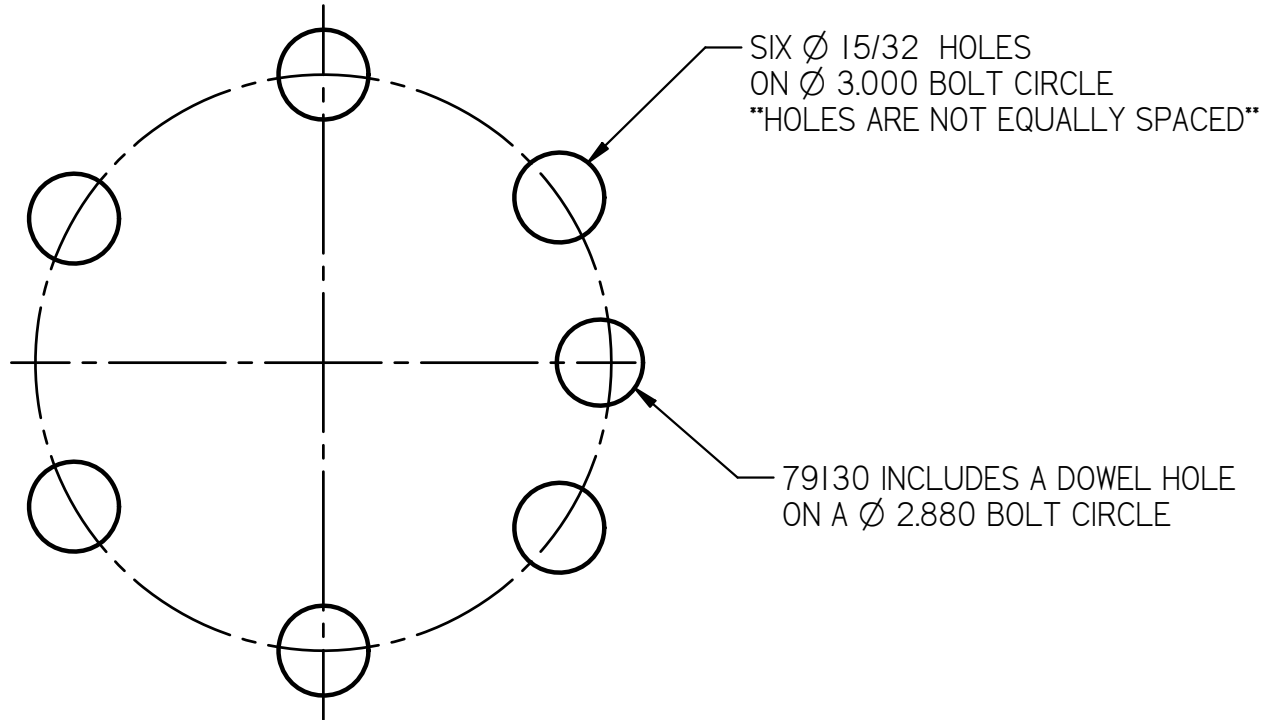

REVISION HISTORY

REV	DESCRIPTION	DATE	BY

USE AS A PATTERN TO DETERMINE WHICH FLYWHEEL
OR DRIVE FLANGE IS NEEDED FOR YOUR ENGINE

	NAME	DATE	 1615 Tech Drive Bay City MI 48706
DRAWN			
CHECKED			
UNLESS OTHERWISE SPECIFIED DIMENSIONS ARE IN INCHES			TITLE CHEVROLET ONE PIECE CRANKSHAFT SEAL FLYWHEEL & DRIVE FLANGE DIMENSIONS APPLIES TO: 73055, 73056, 79111, 79130
			SCALE: FULL SHEET 1 OF 1